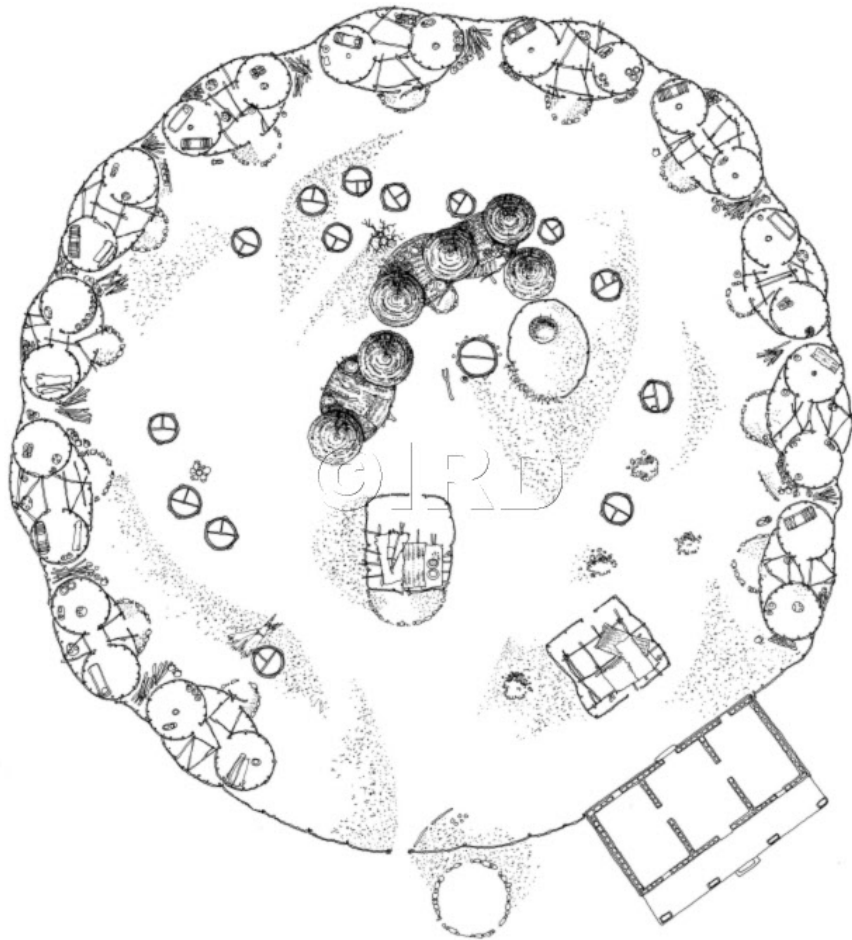

Architectures du Cameroun

Document ID

44792

Reference

28971

Date

01/01/1972

Title

Architectures du Cameroun

Caption

Chefferie giziga de Moutouroua, 1972. Dessin de Christian Seignobos, géographe.

Author

Seignobos, Christian

Copyright

©IRD

Special instructions

Keywords

ARCHITECTURE, CASE, HABITAT, HABITAT TRADITIONNEL, HISTOIRE, VILLAGE